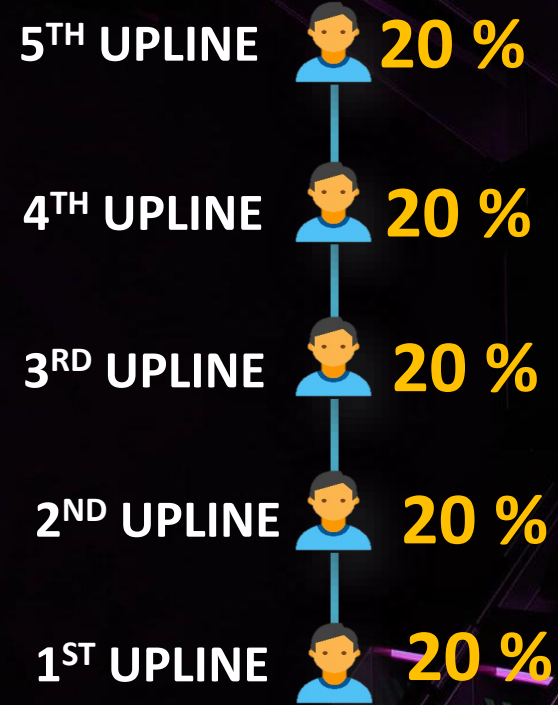

GAMING UPLINE INCOME

GAME WINNER UPLINE DISTRIBUTION UPTO 5 LEVELS