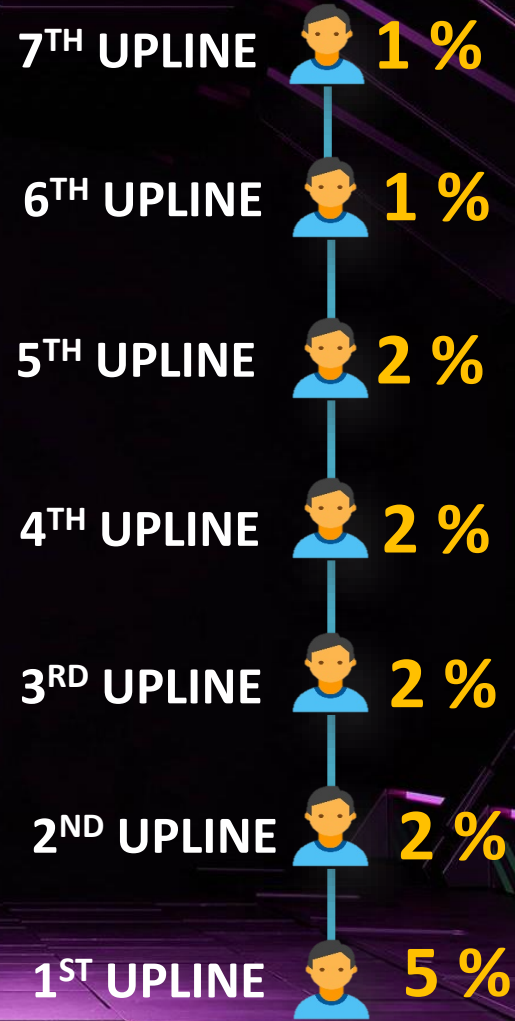

BOOSTING BOARD UPLINE INCOME

BOOSTING BOARD UPLINE DISTRIBUTION UPTO 7 LEVELS